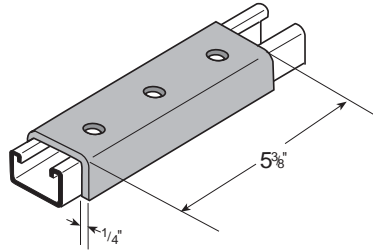

84#/Cpc

FS-5342
TWO HOLE CLEVIS
SPLICE FOR FS-500

126#/Cpc

FS-5343
THREE HOLE CLEVIS
SPLICE FOR FS-500

178#/Cpc

FS-5344
FOUR HOLE CLEVIS
SPLICE FOR FS-500

122#/Cpc

FS-5352
TWO HOLE CLEVIS
SPLICE FOR FS-200

196#/Cpc

FS-5353
THREE HOLE CLEVIS
SPLICE FOR FS-200

265#/Cpc

FS-5354
FOUR HOLE CLEVIS
SPLICE FOR FS-200

FS-5324 SERIES
TWO HOLE CLEVIS

Part No.	A	#Cpc
FS-5324-4	4"	89
FS-5324-5	5"	93
FS-5324-6	6"	106
FS-5324-7	7"	118
FS-5324-8	8"	132

"A" = Outside Dimension

76#/Cpc

FS-5325
FOUR HOLE CLEVIS

Thickness = 1/4" • Width = 1 5/8" • Hole Diameter = 9/16" • Hole Spacing = 1 7/8" • Edge Distance = 13/16"