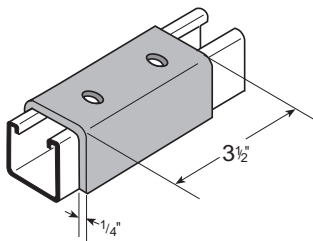

84#/Cpc

FS-5342
TWO HOLE CLEVIS
SPLICE FOR FS-500

126#/Cpc

FS-5343
THREE HOLE CLEVIS
SPLICE FOR FS-500

178#/Cpc

FS-5344
FOUR HOLE CLEVIS
SPLICE FOR FS-500

122#/Cpc

FS-5352
TWO HOLE CLEVIS
SPLICE FOR FS-200

196#/Cpc

FS-5353
THREE HOLE CLEVIS
SPLICE FOR FS-200

265#/Cpc

FS-5354
FOUR HOLE CLEVIS
SPLICE FOR FS-200

FS-5324 SERIES
TWO HOLE CLEVIS

Part No.	A	#Cpc
FS-5324-4	4"	89
FS-5324-5	5"	93
FS-5324-6	6"	106
FS-5324-7	7"	118
FS-5324-8	8"	132

"A" = Outside Dimension

76#/Cpc

FS-5325
FOUR HOLE CLEVIS

Thickness = 1/4" • Width = 1 5/8" • Hole Diameter = 9/16" • Hole Spacing = 1 7/8" • Edge Distance = 13/16"