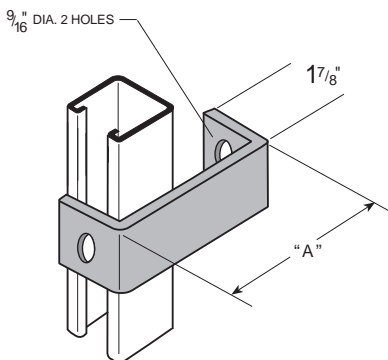

84#/Cpc

FS-5342
TWO HOLE CLEVIS
SPLICE FOR FS-500

126#/Cpc

FS-5343
THREE HOLE CLEVIS
SPLICE FOR FS-500

178#/Cpc

FS-5344
FOUR HOLE CLEVIS
SPLICE FOR FS-500

122#/Cpc

FS-5352
TWO HOLE CLEVIS
SPLICE FOR FS-200

196#/Cpc

FS-5353
THREE HOLE CLEVIS
SPLICE FOR FS-200

265#/Cpc

FS-5354
FOUR HOLE CLEVIS
SPLICE FOR FS-200

FS-5324 SERIES
TWO HOLE CLEVIS

Part No.	A	#Cpc
FS-5324-4	4"	89
FS-5324-5	5"	93
FS-5324-6	6"	106
FS-5324-7	7"	118
FS-5324-8	8"	132

"A" = Outside Dimension

76#/Cpc

FS-5325
FOUR HOLE CLEVIS

Thickness = 1/4" • Width = 1 5/8" • Hole Diameter = 9/16" • Hole Spacing = 1 7/8" • Edge Distance = 13/16"