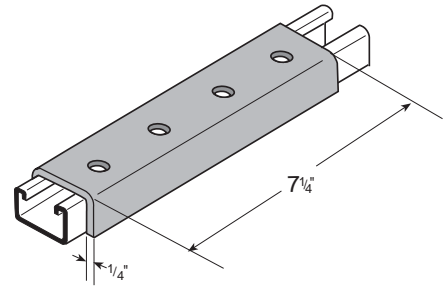

84#/Cpc

FS-5342
TWO HOLE CLEVIS
SPLICE FOR FS-500

126#/Cpc

FS-5343
THREE HOLE CLEVIS
SPLICE FOR FS-500

178#/Cpc

FS-5344
FOUR HOLE CLEVIS
SPLICE FOR FS-500

122#/Cpc

FS-5352
TWO HOLE CLEVIS
SPLICE FOR FS-200

196#/Cpc

FS-5353
THREE HOLE CLEVIS
SPLICE FOR FS-200

265#/Cpc

FS-5354
FOUR HOLE CLEVIS
SPLICE FOR FS-200

FS-5324 SERIES
TWO HOLE CLEVIS

Part No.	A	#Cpc
FS-5324-4	4"	89
FS-5324-5	5"	93
FS-5324-6	6"	106
FS-5324-7	7"	118
FS-5324-8	8"	132

"A" = Outside Dimension

76#/Cpc

FS-5325
FOUR HOLE CLEVIS

Thickness = 1/4" • Width = 1 5/8" • Hole Diameter = 9/16" • Hole Spacing = 1 7/8" • Edge Distance = 13/16"