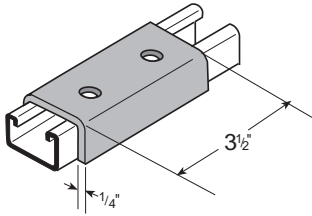

84#/Cpc

FS-5342
TWO HOLE CLEVIS
SPLICE FOR FS-500

126#/Cpc

FS-5343
THREE HOLE CLEVIS
SPLICE FOR FS-500

178#/Cpc

FS-5344
FOUR HOLE CLEVIS
SPLICE FOR FS-500

122#/Cpc

FS-5352
TWO HOLE CLEVIS
SPLICE FOR FS-200

196#/Cpc

FS-5353
THREE HOLE CLEVIS
SPLICE FOR FS-200

265#/Cpc

FS-5354
FOUR HOLE CLEVIS
SPLICE FOR FS-200

FS-5324 SERIES
TWO HOLE CLEVIS

Part No.	A	#Cpc
FS-5324-4	4"	89
FS-5324-5	5"	93
FS-5324-6	6"	106
FS-5324-7	7"	118
FS-5324-8	8"	132

"A" = Outside Dimension

76#/Cpc

FS-5325
FOUR HOLE CLEVIS

Thickness = 1/4" • Width = 1 5/8" • Hole Diameter = 9/16" • Hole Spacing = 1 7/8" • Edge Distance = 13/16"