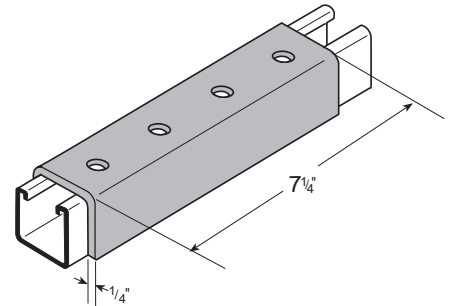

84#/Cpc

FS-5342
TWO HOLE CLEVIS
SPLICE FOR FS-500

126#/Cpc

FS-5343
THREE HOLE CLEVIS
SPLICE FOR FS-500

178#/Cpc

FS-5344
FOUR HOLE CLEVIS
SPLICE FOR FS-500

122#/Cpc

FS-5352
TWO HOLE CLEVIS
SPLICE FOR FS-200

196#/Cpc

FS-5353
THREE HOLE CLEVIS
SPLICE FOR FS-200

265#/Cpc

FS-5354
FOUR HOLE CLEVIS
SPLICE FOR FS-200

FS-5324 SERIES
TWO HOLE CLEVIS

Part No.	A	#Cpc
FS-5324-4	4"	89
FS-5324-5	5"	93
FS-5324-6	6"	106
FS-5324-7	7"	118
FS-5324-8	8"	132

"A" = Outside Dimension

76#/Cpc

FS-5325
FOUR HOLE CLEVIS

Thickness = 1/4" • Width = 1 5/8" • Hole Diameter = 9/16" • Hole Spacing = 1 7/8" • Edge Distance = 13/16"