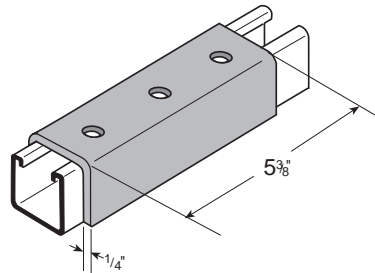

84#/Cpc

FS-5342
TWO HOLE CLEVIS
SPLICE FOR FS-500

126#/Cpc

FS-5343
THREE HOLE CLEVIS
SPLICE FOR FS-500

178#/Cpc

FS-5344
FOUR HOLE CLEVIS
SPLICE FOR FS-500

122#/Cpc

FS-5352
TWO HOLE CLEVIS
SPLICE FOR FS-200

196#/Cpc

FS-5353
THREE HOLE CLEVIS
SPLICE FOR FS-200

265#/Cpc

FS-5354
FOUR HOLE CLEVIS
SPLICE FOR FS-200

FS-5324 SERIES
TWO HOLE CLEVIS

Part No.	A	#Cpc
FS-5324-4	4"	89
FS-5324-5	5"	93
FS-5324-6	6"	106
FS-5324-7	7"	118
FS-5324-8	8"	132

"A" = Outside Dimension

76#/Cpc

FS-5325
FOUR HOLE CLEVIS

Thickness = 1/4" • Width = 1 5/8" • Hole Diameter = 9/16" • Hole Spacing = 1 7/8" • Edge Distance = 13/16"