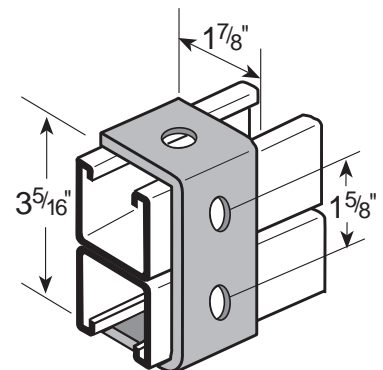

196#/Cpc

FS-5353
THREE HOLE CLEVIS
SPLICE FOR FS-200

265#/Cpc

FS-5354
FOUR HOLE CLEVIS
SPLICE FOR FS-200

FS-5324 SERIES
TWO HOLE CLEVIS

Part No.	A	#Cpc
FS-5324-4	4"	89
FS-5324-5	5"	93
FS-5324-6	6"	106
FS-5324-7	7"	118
FS-5324-8	8"	132

"A" = Outside Dimension

76#/Cpc

FS-5325
FOUR HOLE CLEVIS

Thickness = 1/4" • Width = 1 5/8" • Hole Diameter = 9/16" • Hole Spacing = 1 7/8" • Edge Distance = 13/16"