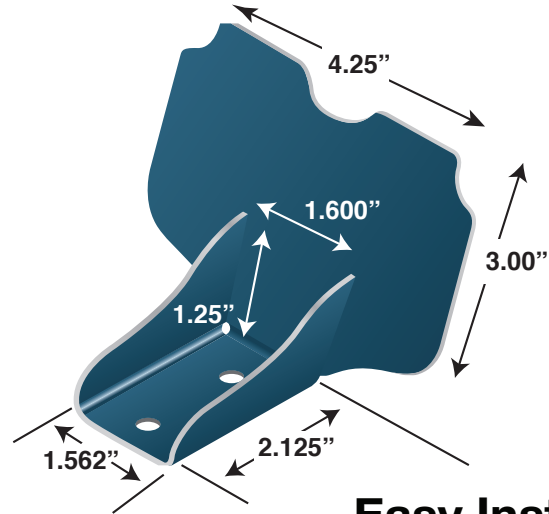

FEATURES AND BENEFITS

- Designed for through fastener metal roofs
- Material is 16 gauge 304 Stainless Steel
- Snowtrax™ are packaged 50 pieces per box
- No additional sealant is required, which saves cost & maintains a finished appearance.
- Snowtrax can be added to fastener orders to save freight costs.

SnowTrax™

Easy Installation

- Powder coat paint is standard on all Snowtrax in 28 colors as well as unpainted.
- Snow Trax design is best suited for exposed fastener metal to wood roof applications.
- EPDM rubber gasket provides maximum sealing capability when installed with Kwikseal MB Woodbinder® screws.
- Powder coat colors will be consistent from job to job with no color drift.