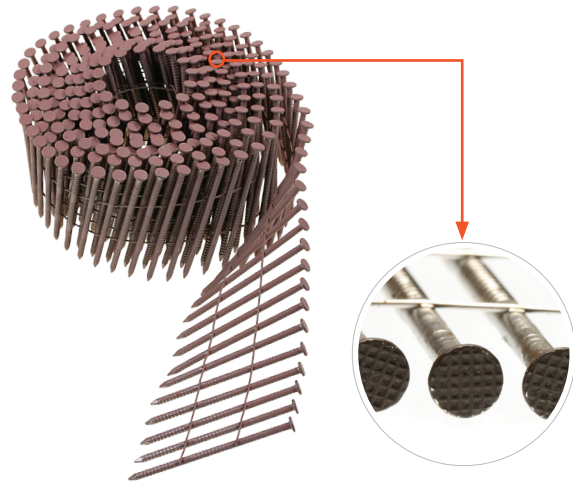

Siding/Fencing/Trim Nails

15° Wire Coil, Painted, Full Round Head, Ring-Shank Nail

Features:

- Checker pattern on heads blends with wood grain, reduces glare from sunlight and accepts surface finishes
- Durable painted finish helps heads blend with siding material
- Annular ring shank increases withdrawal resistance to provide a secure attachment
- Slender gauge and diamond point for easier driving

Compatible Tools

If you don't see your particular model in the table below, see strongtie.com/toolmatrix or call Simpson Strong-Tie for assistance with fastener selection (800) 999-5099.

Brand	Model
Bostitch®	N64C, N66C, N75C
Duo-Fast®	P275C
Grip-Rite®	GRTCS250
Hitachi®	NV65AH, NV75AG
Max®	CN55, CN665, CN565, CN565S, CN550S (up to 2")
Senco®	SCN60XP, SCN49, SCN 65XP, Pallet Pro57F (up to 2¼")

Type 304 Stainless Steel

Penny Size	Length (in.)	Shank Diameter (in.)	Head Diameter (in.)	Color	Carton Quantity	Model No.
6d	2	0.092	0.221	White	1,200	S13A200WWCBP
6d	2	0.092	0.221	Dark Brown	3,600	S13A200CCB
6d	2	0.092	0.221	Gray	3,600	S13A200CCG
6d	2	0.092	0.221	Redwood	3,600	S13A200CCR
6d	2	0.092	0.221	Tan	3,600	S13A200CCT
6d	2	0.092	0.221	White	3,600	S13A200CWH
7d	2¼	0.092	0.221	Dark Brown	3,600	S13A225CCB
7d	2¼	0.092	0.221	Gray	3,600	S13A225CCG
7d	2¼	0.092	0.221	Redwood	3,600	S13A225CCR
7d	2¼	0.092	0.221	Tan	3,600	S13A225CCT
7d	2¼	0.092	0.221	Sienna	3,600	S13A225CCS
8d	2½	0.092	0.221	White	900	S13A250WWCBP
8d	2½	0.092	0.221	Dark Brown	900	S13A250CCBBP
8d	2½	0.092	0.221	Dark Brown	3,600	S13A250CCB
8d	2½	0.092	0.221	Gray	3,600	S13A250CCG
8d	2½	0.092	0.221	Redwood	3,600	S13A250CCR
8d	2½	0.092	0.221	Tan	900	S13A250CCTBP
8d	2½	0.092	0.221	Tan	3,600	S13A250CCT
8d	2½	0.092	0.221	White	3,600	S13A250CWH
8d	2½	0.092	0.221	Sienna	900	S13A250CCSBP
8d	2½	0.092	0.221	Sienna	3,600	S13A250CCS

These products are subject to quantities on hand, or may require special-order, minimum order quantities and longer lead times. Call Simpson Strong-Tie for details (800) 999-5099.